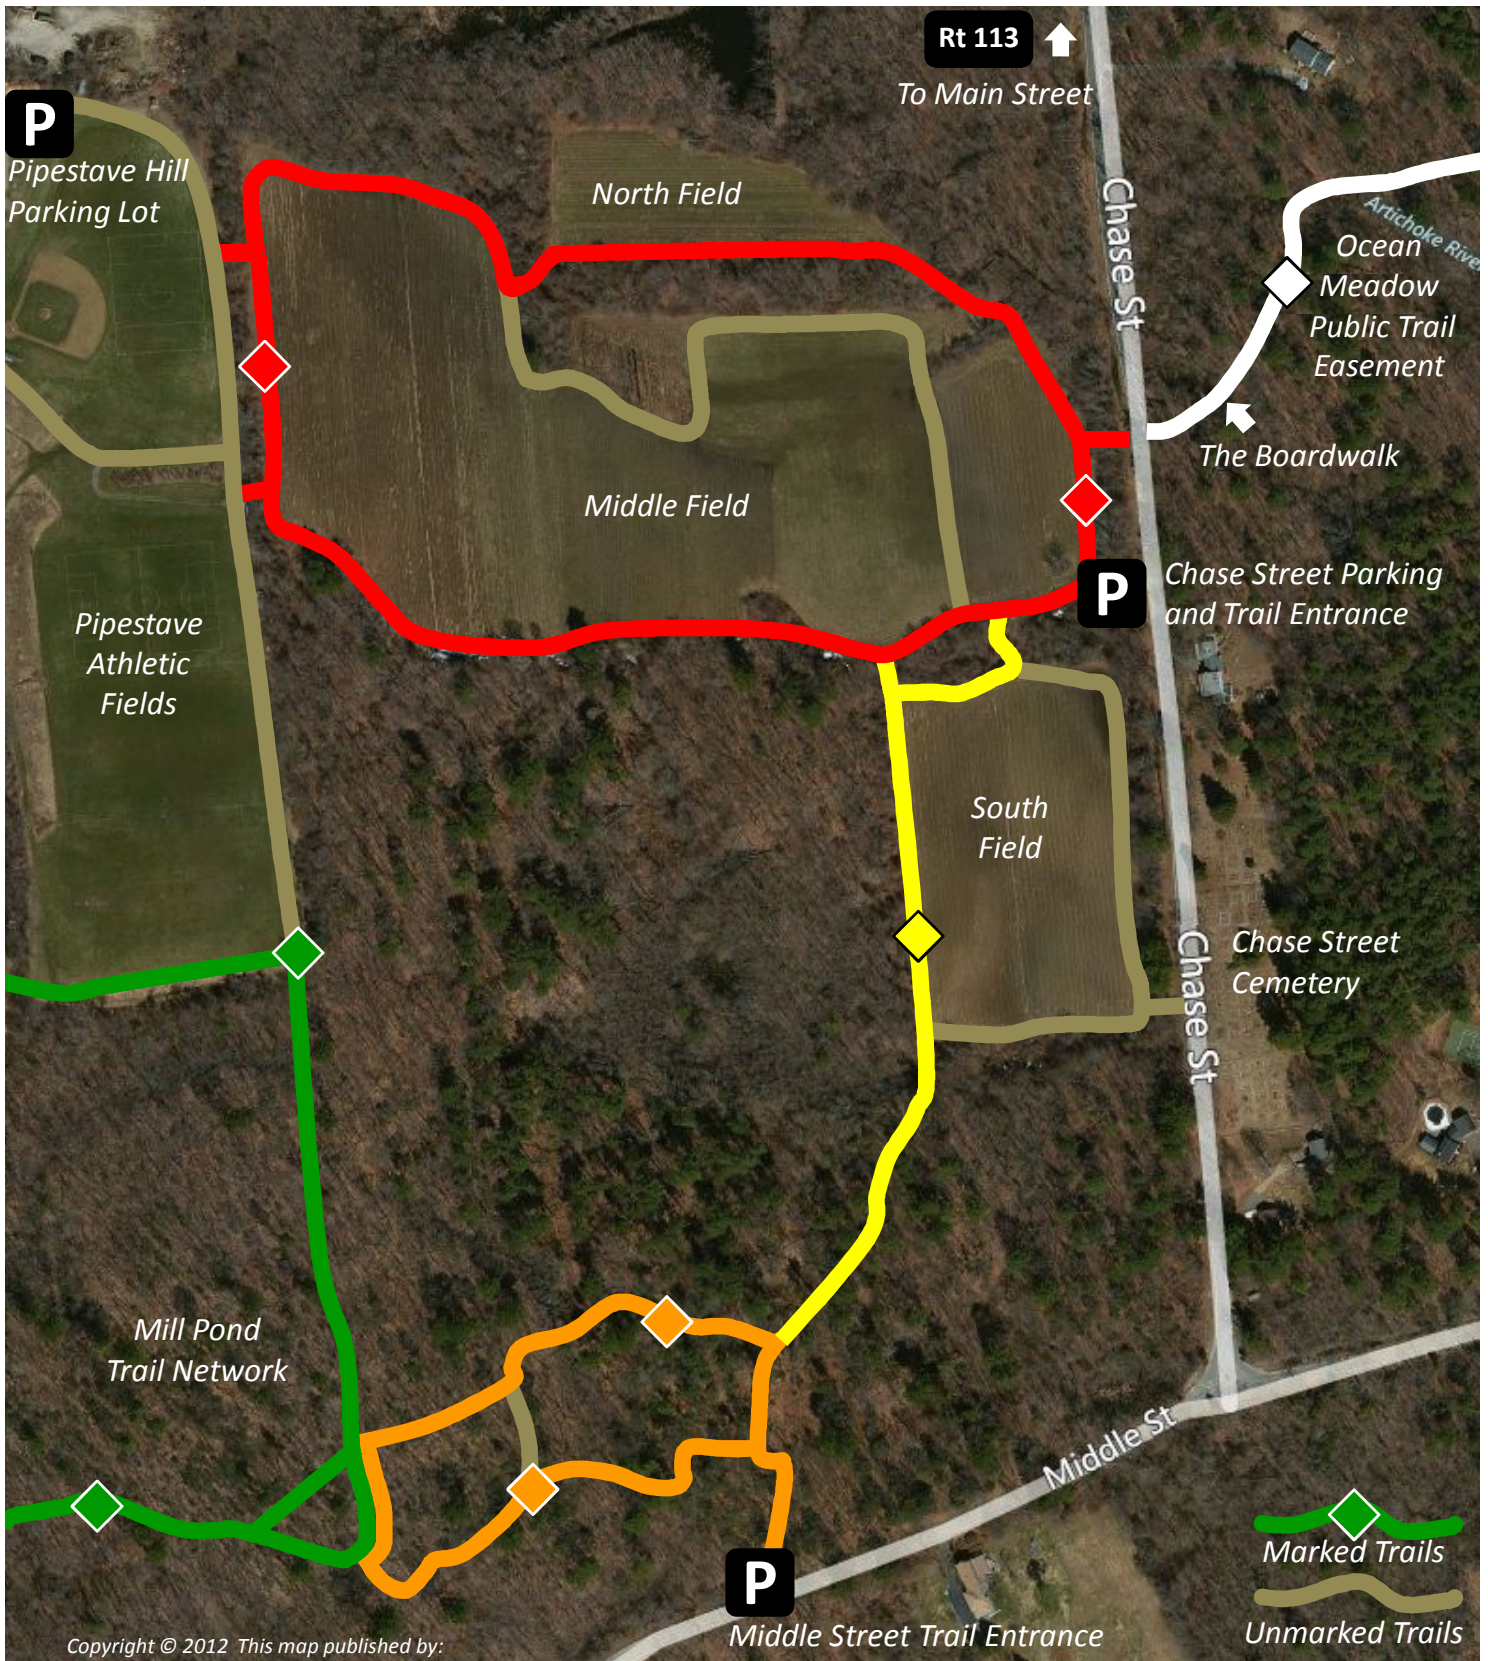

# DUNN FIELD WEST NEWBURY

# TRAIL MAP

Copyright © 2012 This map published by:

**WEST NEWBURY  
OPEN SPACE COMMITTEE**

Visit: [www.westnewburyopenspace.net](http://www.westnewburyopenspace.net)

Distance in Miles

Please respect farming equipment and activities. No ATVs or other motorized vehicles allowed. No hunting on town-owned land is permitted without written permission from the Board of Selectman (as per the Town of West Newbury Section XII Hunting By-law).